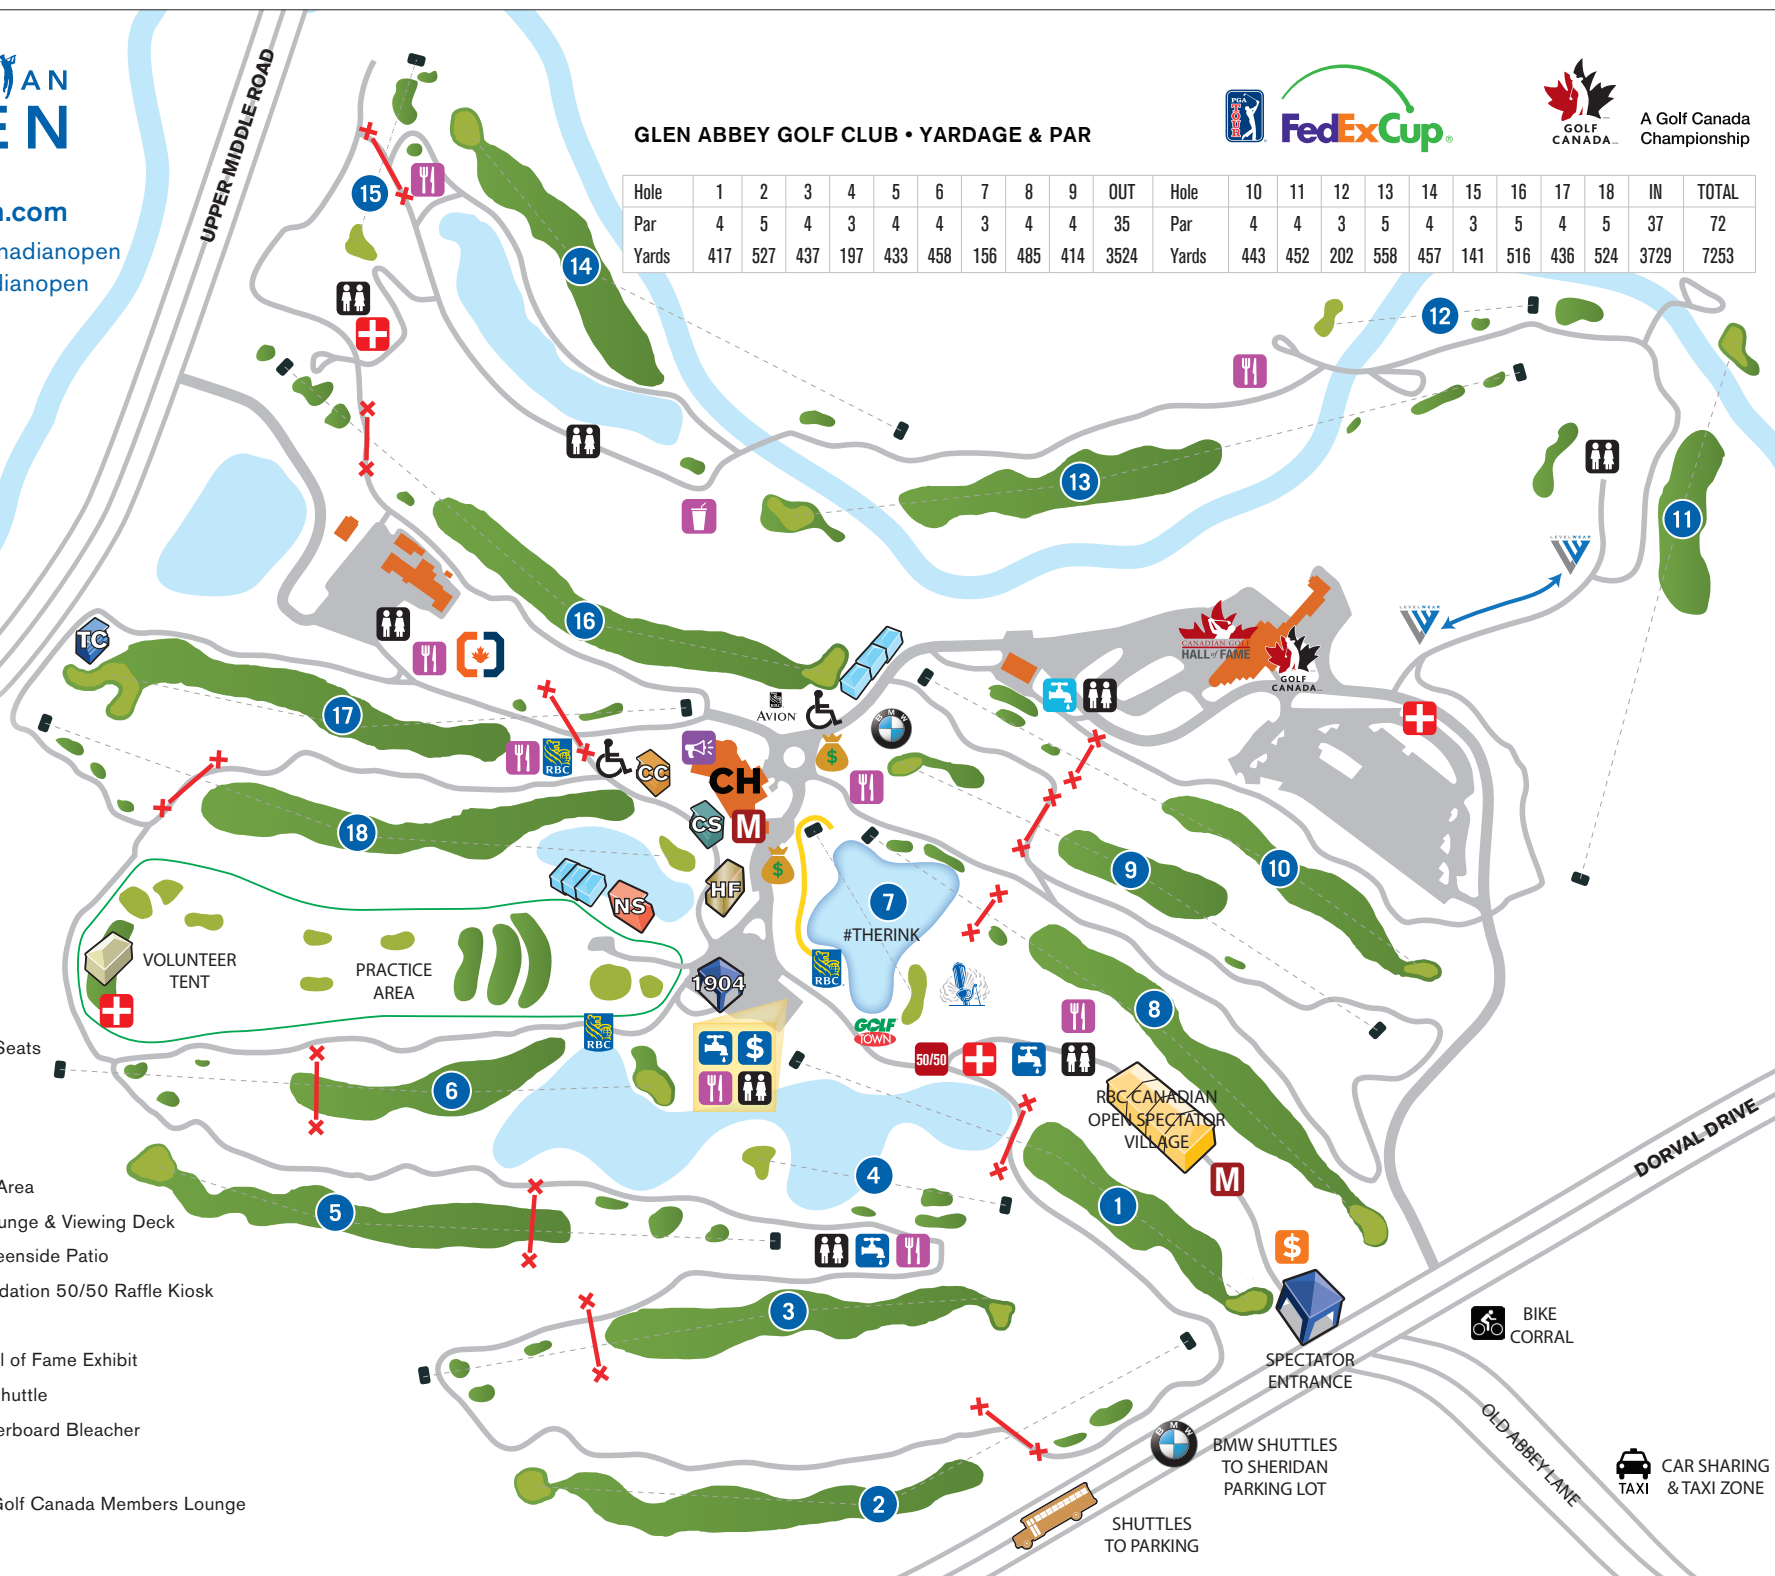

Legend

- Clubhouse
- Washrooms
- Concessions
- Beverages only
- Merchandise
- RBC ATM
- RBC H₂Oasis
- Crosswalks
- First Aid Station
- Nicklaus Skybox
- Hall of Fame Club
- Champions Club
- 18th Green Club Seats
- 1904 Club
- Trophy Club
- Cottages
- Disabled Viewing Area
- RBC Someday Lounge & Viewing Deck
- Steam Whistle Greenside Patio
- Golf Canada Foundation 50/50 Raffle Kiosk
- Media Centre
- Canadian Golf Hall of Fame Exhibit
- Levelwear Valley Shuttle
- #nowwegolf Leaderboard Bleacher
- Avion Lounge
- BMW Owners & Golf Canada Members Lounge
- Military Outpost

BMW SHUTTLES TO SHERIDAN PARKING LOT

SHUTTLES TO PARKING

BIKE CORRAL

CAR SHARING & TAXI ZONE

SPECTATOR ENTRANCE

RBC CANADIAN OPEN SPECTATOR VILLAGE

HALL OF FAME GOLF CANADA

AVION

RBC

#THERINK

GOLF TOWN

50/50

50/50

50/50

50/50

50/50

50/50

UPPER MIDDLE ROAD

DORVAL DRIVE

OLD ABBEY LANE